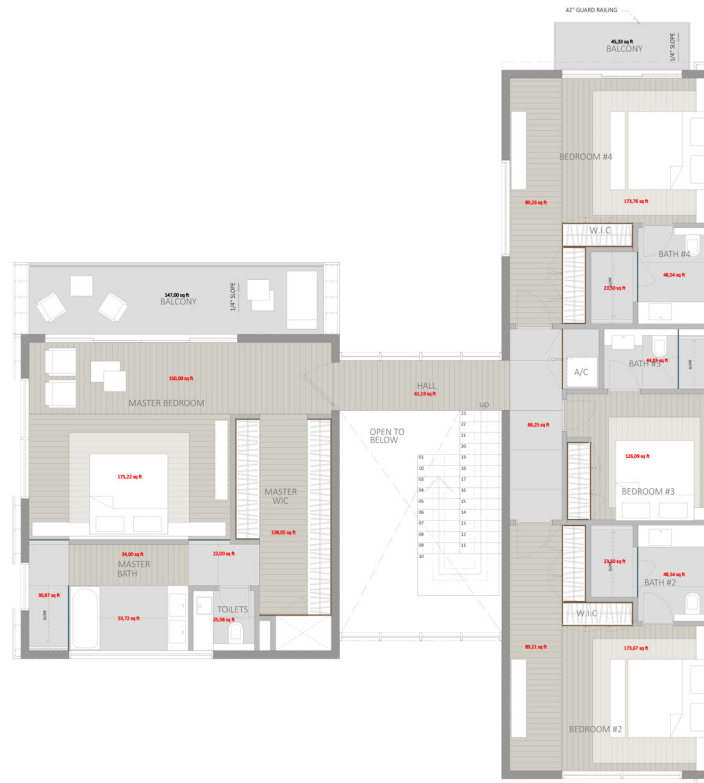

# SABAL DEVELOPMENT

4,141 SQ FT.

FIRST FLOOR  
Total 2,022 Sq Ft

# SABAL DEVELOPMENT

4,141 SQ FT.

SECOND FLOOR  
Total 2,119 SQ FT