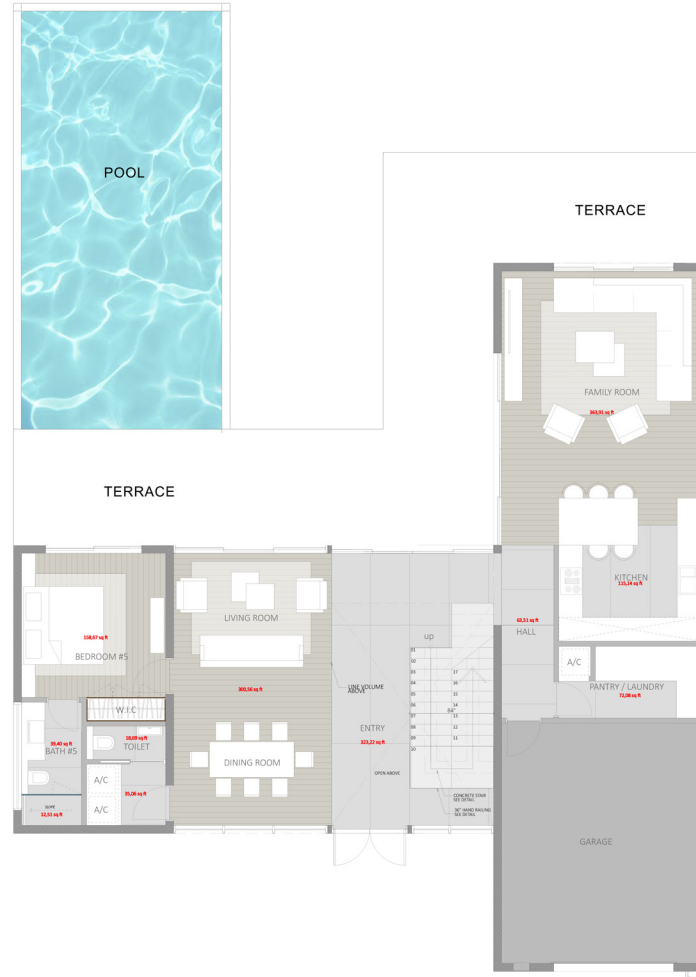

# SABAL DEVELOPMENT

4,141 SQ FT.

FIRST FLOOR  
Total 2,022 Sq Ft

# SABAL DEVELOPMENT

4,141 SQ FT.

SECOND FLOOR  
Total 2,119 SQ FT